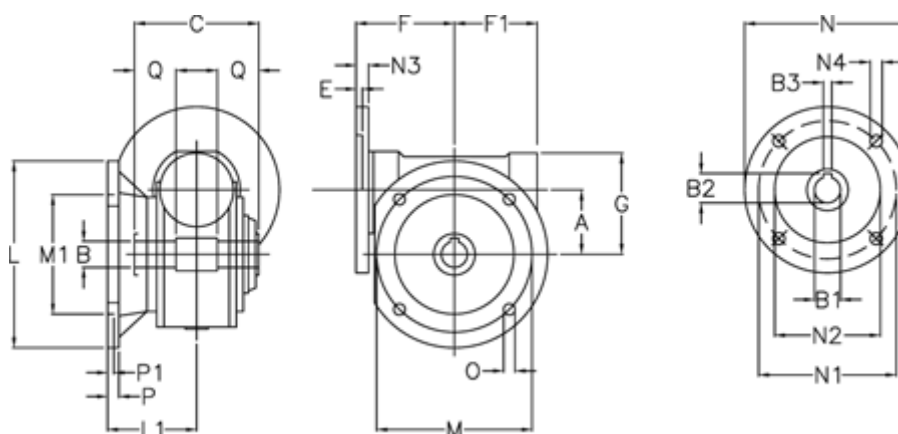

# Data Sheet

Article number: 3902150064550

Description: Worm gear  
VF 150-FC1-64-132B5, without lubrication

## Measures

A = 150	F1 = 179	N2 = 230
B = 50 H7	G = 218	N3 = 16
B1 E7 = 38	L = 350	N4 = 13
B2 = 41.3	L1 = 145.5	O = 18
B3 H9 = 10	M = 290	P = 22
C = 175	M1 = 200	P1 = 13
E = 2	N = 300	Q = 55
F = 190	N1 = 265	